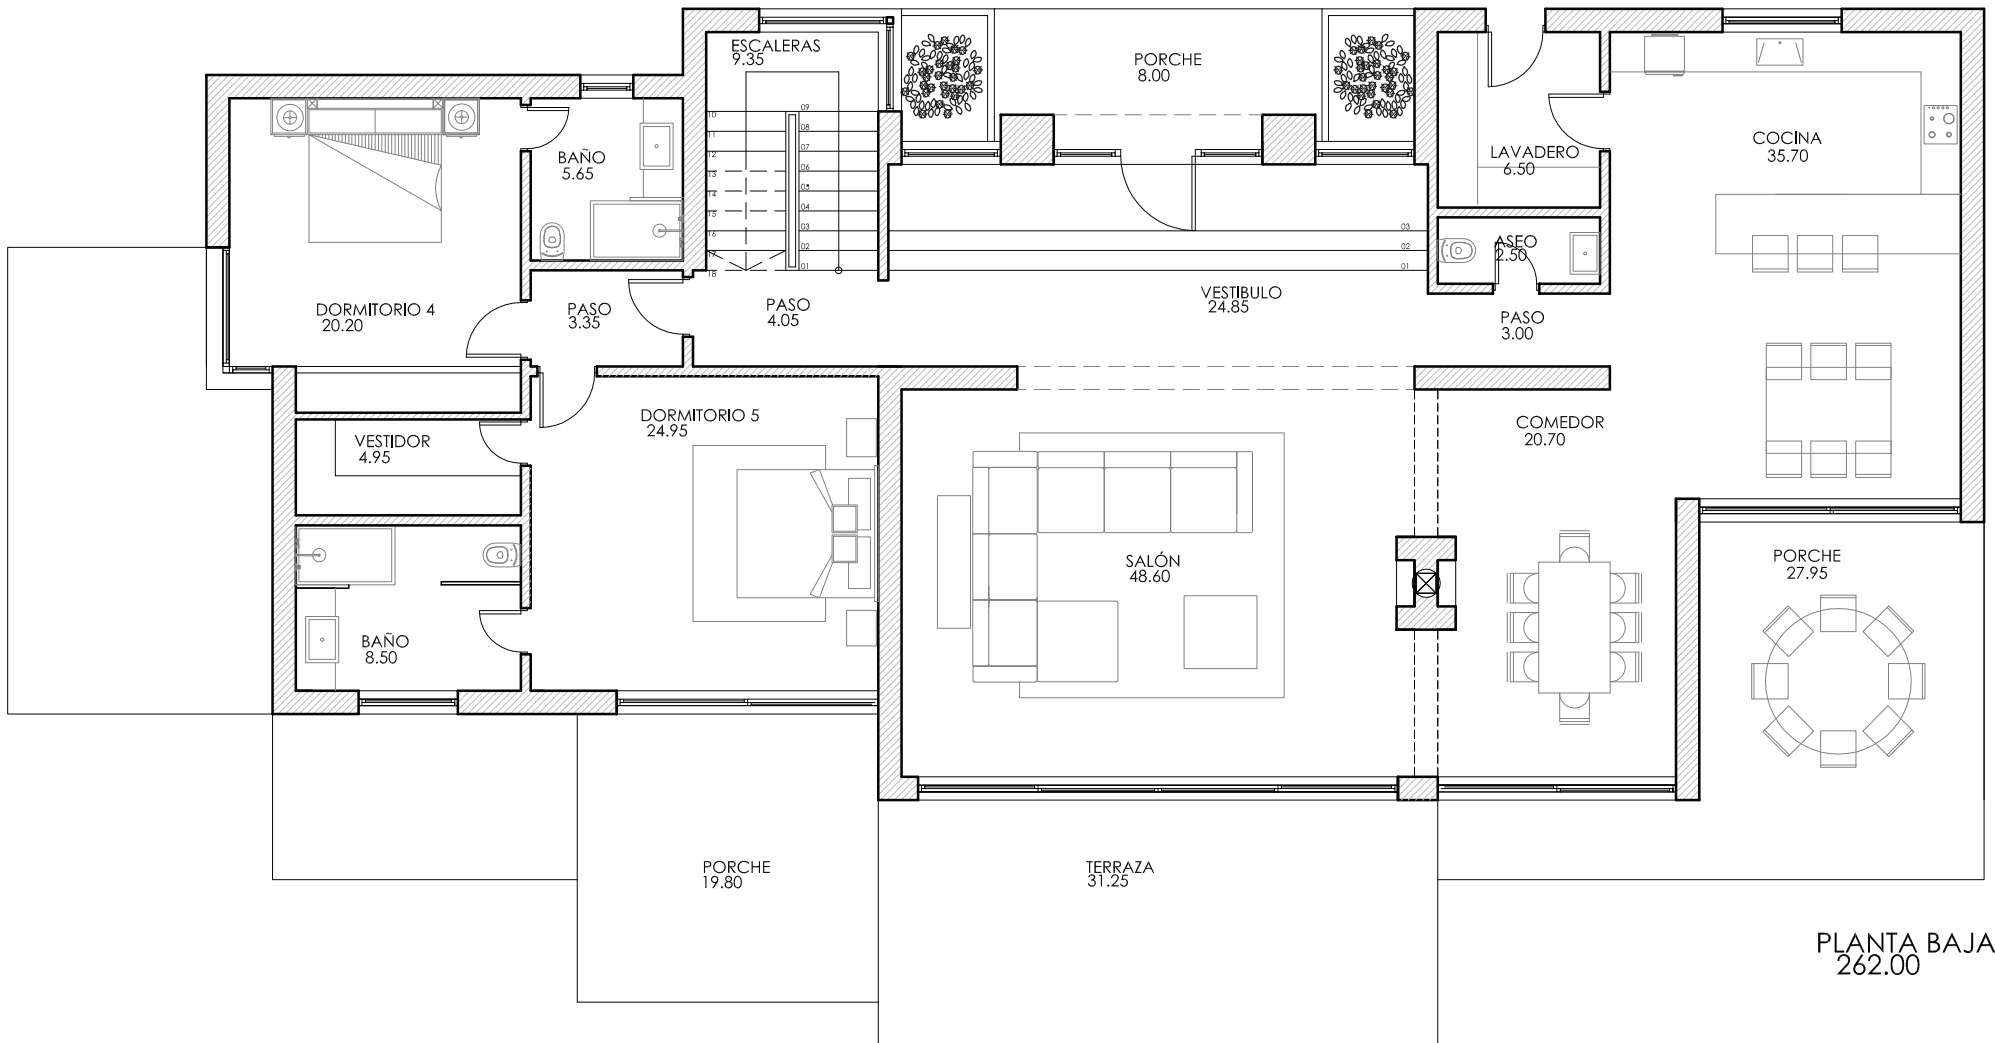

CONTEMPORARY RESIDENCE ONE - GROUND LEVEL

PLANTA BAJA
262.00

CONTEMPORARY RESIDENCE ONE - TOP LEVEL

PLANTA ALTA
178.65