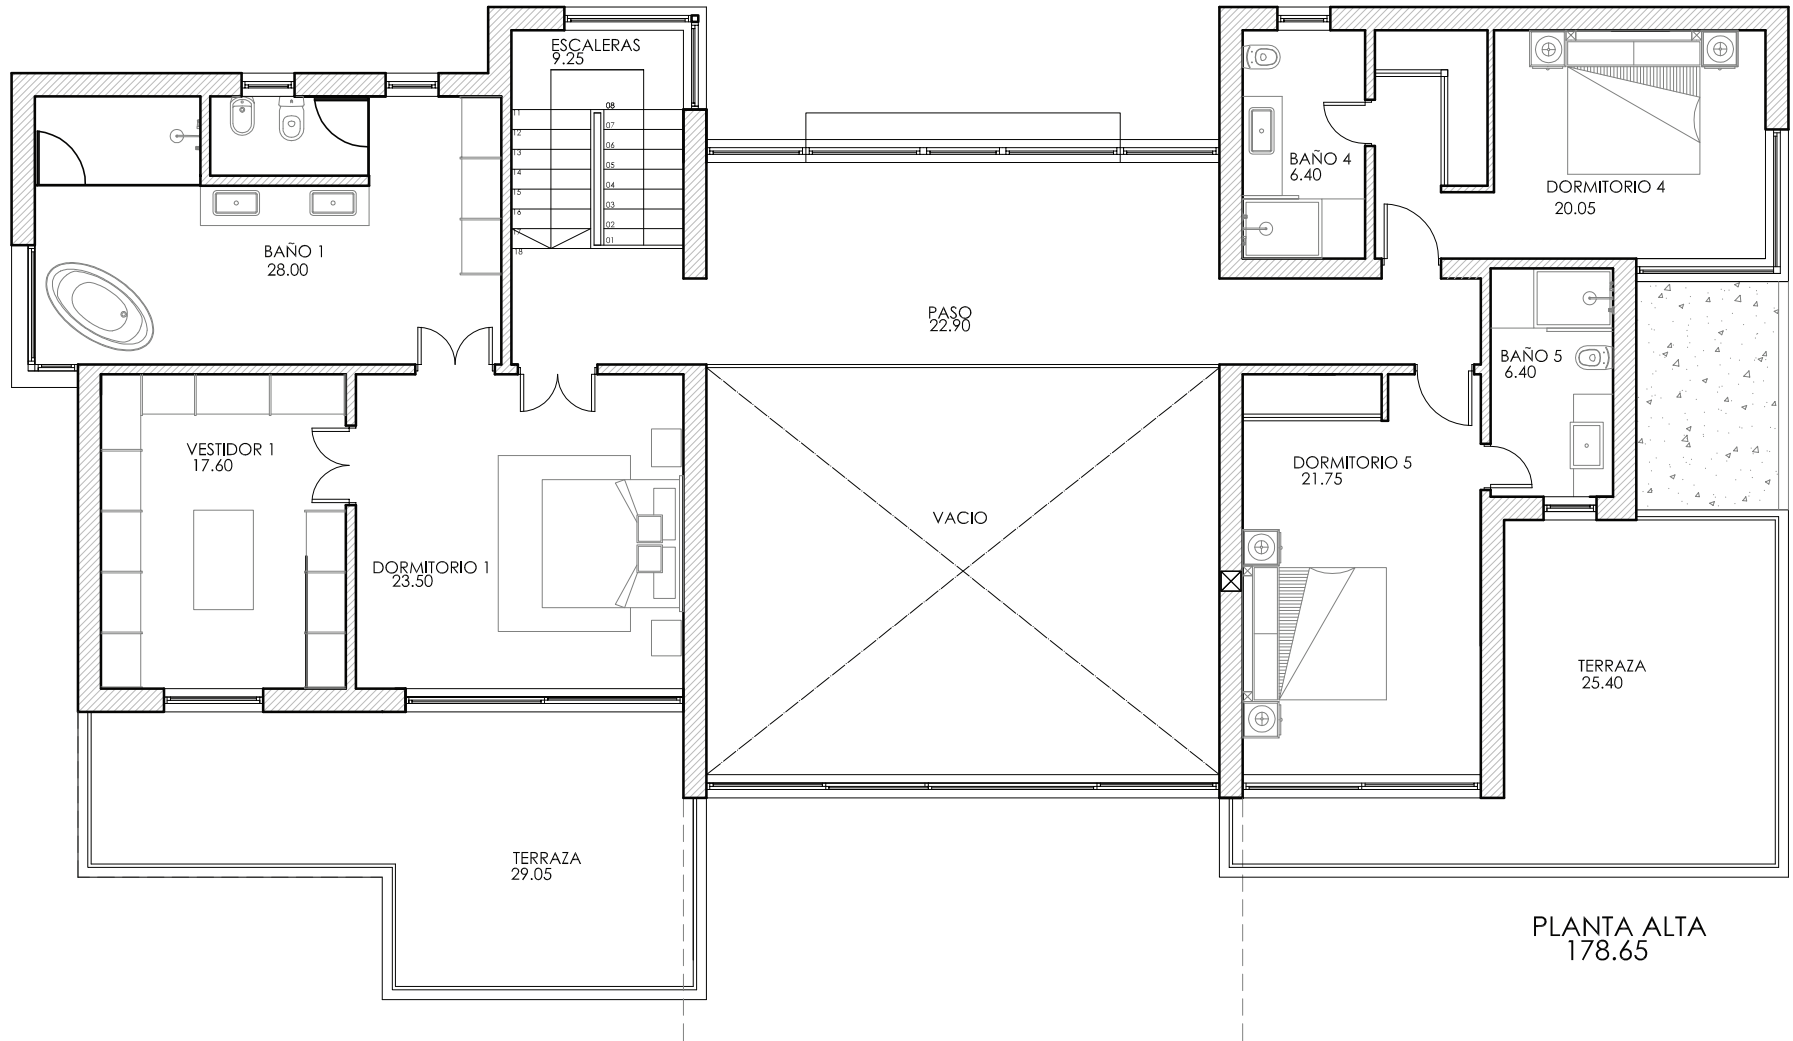

CONTEMPORARY RESIDENCE ONE - GROUND LEVEL

PLANTA BAJA
262.00

CONTEMPORARY RESIDENCE ONE - TOP LEVEL

PLANTA ALTA
178.65